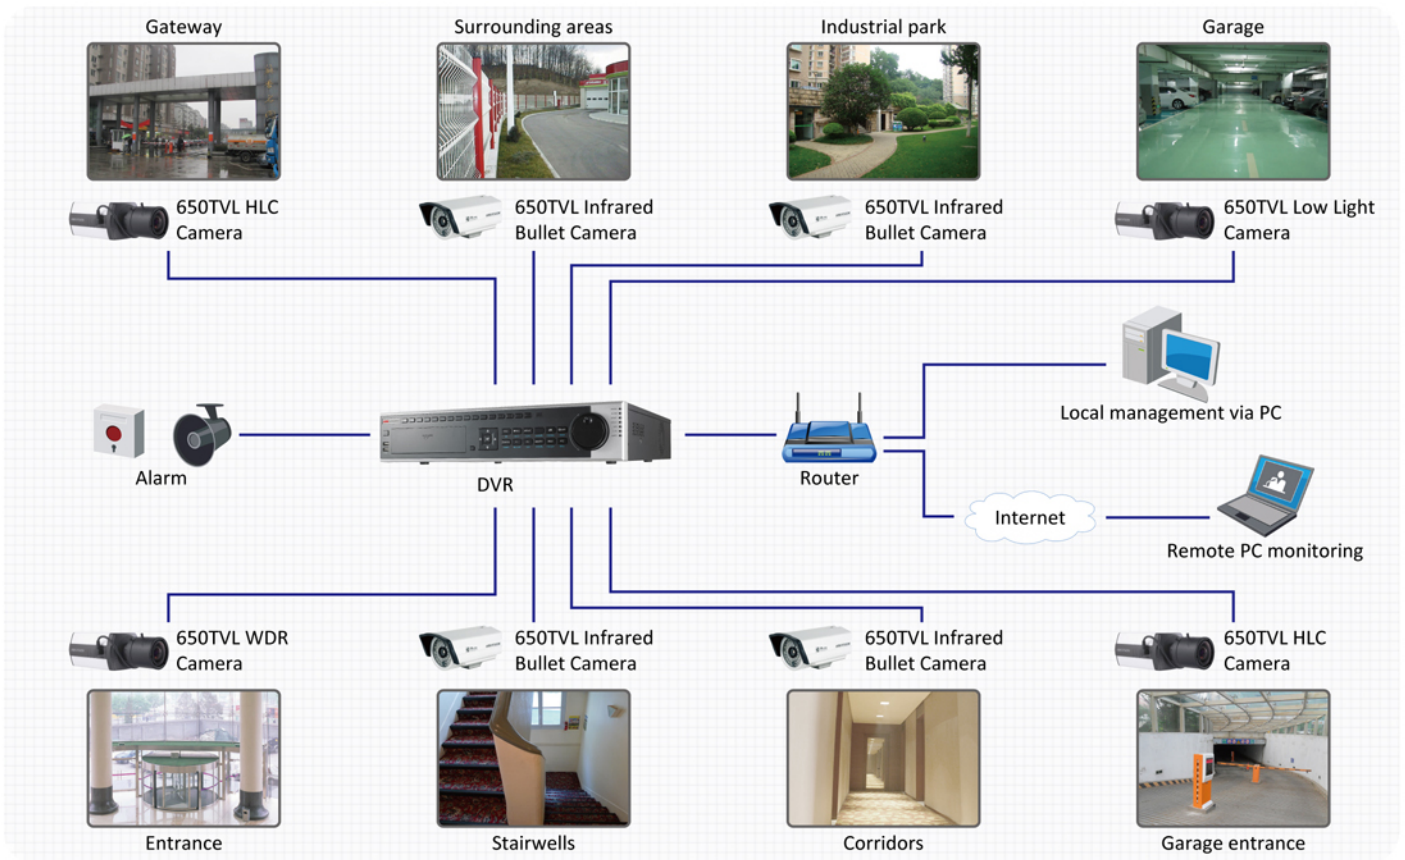

A Solution that Never Sleeps - Protecting Residence Communities and Office Buildings -

Whether keeping an eye on front door or monitoring the house or office while on vacation, the security and peace of mind provided is priceless. Hikvision brings a high resolution analog surveillance solution to protect your residence communities and office buildings. The combined solution with front-end analog cameras of up to 650TVL and the matched 960H standalone DVR allows truly HD monitoring, ensuring the safety of people and protection of your property.

- The 650TVL analog cameras ensure enhanced image quality and thus better safety.
- The 960H DVR supports up to eight HDDs (4TB each) to ensure video recording for a long period of time (over 30 days). The DVR supports video inputs of up to 16 channels with 2~3 Mbps bit rate at each channel, achieving clear and smooth video viewing.
- Simultaneous HDMI and VGA output, the up to 1920x1080P image resolution ensures high quality video display and playback.
- Instant uploading of audio and alarm information for security staff's notification.

Wants To Know More?

www.hikvision.com

First Choice for Security Professionals

Recommended Products

- DS-2CC1197P-A**
650TVL WDR Camera
- 1/3" Sony Super HAD CCD II
 - Min. illumination: 0.001 lux @ F1.2
 - 75dB wide dynamic range
 - 3D DNR, EIS, OSD menu
 - True day / night