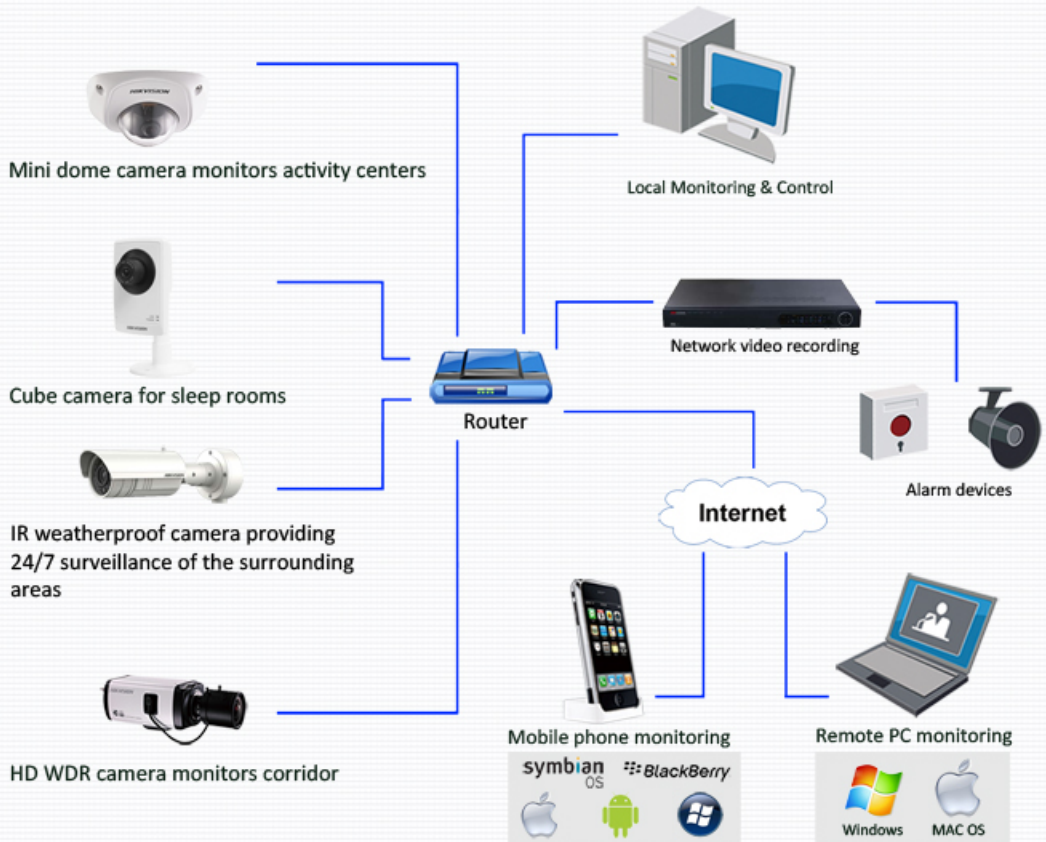

WORRY ABOUT NOTHING WITH HIKVISION KINDERGARTEN SOLUTION

Safety and comfort of the children have always been the parents and kindergarten administrators' prime goal. With a comprehensive surveillance solution we can reach this essential need. Hikvision kindergarten video surveillance solution can secure a wide variety of situations by effectively addressing the right attention to the critical moments. Allowing not just to the caregivers the chance to control everything but also letting the parents and relatives to have a complete control of their children in real time video from their laptops or smartphones. This reduction in problems and elimination of risk situations will not just make the caregivers job much more efficient but also allow the parents to feel safe and close to their children anytime anywhere.

- ◆ Easy backup, allowing parents to have an all day recording of their child in an easy fast way with a simple USB.
- ◆ Effective supervision of caregivers behavior.
- ◆ Complete alarm system not allowing any chance to the children to access restricted or dangerous areas.
- ◆ Easy remote monitoring with laptops or smartphones through 3G or Wi-Fi.
- ◆ Motion detection, tamper detection, signal loss detection and much more to ensure the safety of the ones you care.
- ◆ Small and resistant cameras adaptable to all needs and situations always with the best video quality.

Wants To Know More?

www.hikvision.com

First Choice for Security Professionals

Recommended Products

DS-2CD7153-E
2 MP Mini Network Dome Camera

- H.264/MPEG4/MJPEG video compression
- 12.5fps(P)/15fps(N) at UXGA resolution
- ePTZ control
- Vandal proof, IP66 rating
- Power over Ethernet